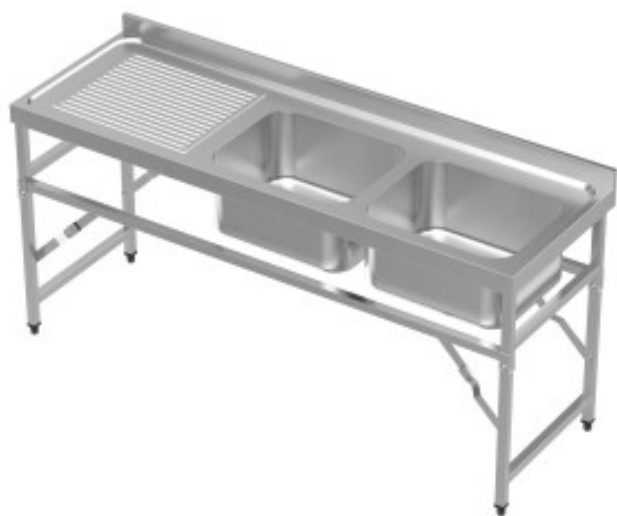

Folding Sink 2 Bowls and Drainer on the Left with Backsplash - L 1800 x D 600 mm

CB74900280

Product Features:

Number of tanks : 2	Length (mm) : 1800	Depth (mm) : 600
Height (mm) : 910	Weight (kg) : 30	Subject : stainless-steel
Drainer : left	Backsplash : with-backsplash	Low shelf : no
Interior Height (mm) : 250	Inner Width (mm) : 500	Inner Depth (mm) : 600