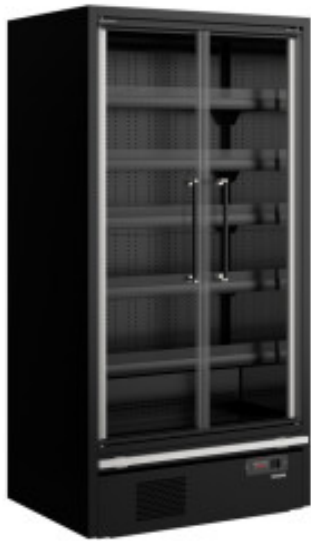

# Black Supermarket Refrigerated Display Case - 2 Glass Doors - 472 L TDGALAXYGP10FGDBLACK

TEFCOLD 

## Product Features:

Food : 220-240-v	Volume (L) : 472	Type of Door : fighter
Minimum Temperature (°C) : -1	Maximum Temperature (°C) : 5	Door : glazed
Number of doors : 2	Exterior Finish : black-lacquered	Length (mm) : 1018
Depth (mm) : 740	Height (mm) : 2040	Weight (kg) : 264
Subject : steel	Power (W) : 580	Interior Lighting : yes
Color : black	Type of Cold : ventilated	Energy class : b
Climate class : 3	Refrigerant gas included : r290	